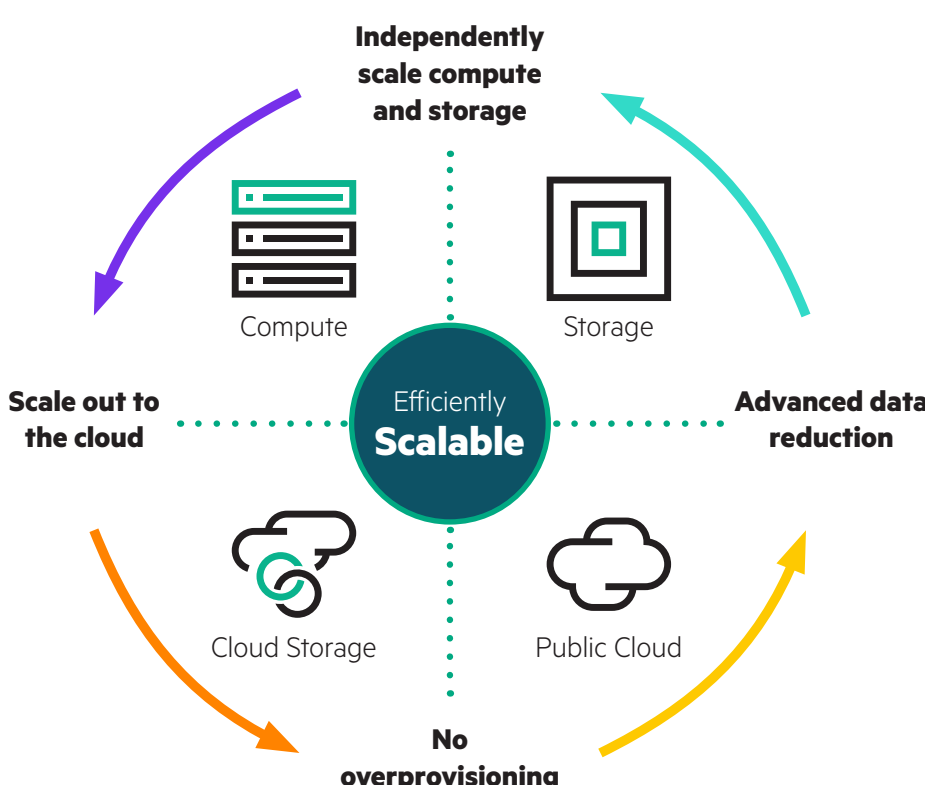

3 EFFICIENTLY SCALABLE

On average **5:1** or more data reduction**

HPE NimbleOS
Advanced flash architecture
Efficient storage foundation

4 TIMELESS OWNERSHIP EXPERIENCE

Free HPE Nimble Storage dHCI automation software, data services, and HPE InfoSight	99.9999% availability guarantee	No forklift upgrades
HPE Store More Guarantee	Future-proofed for new technologies	

5 TRANSFORMED SUPPORT EXPERIENCE

Predictive analytics Automated Level 1 and 2 issues	Rapid root cause One call support with full-stack expertise	We call you Never worry about whom to call
>4.91 out of 5 in support satisfaction*		<1 minute average hold time*

LEARN MORE AT hpe.com/storage/dhci

Make the right purchase decision. Contact our presales specialists.

¹ HPE internal testing, September 2019
^{**} HPE Nimble Storage AFA installed base sees on average 5:1 data reduction including thin provisioning. Some workloads, like VDI see up to 21:1. See HPE Store More Guarantee for more details.
^{1, 2} h20195.www2.hpe.com/v2/getdocument.aspx?docname=a00058506enw

© Copyright 2021 Hewlett Packard Enterprise Development LP. The information contained herein is subject to change without notice. The only warranties for Hewlett Packard Enterprise products and services are set forth in the express warranty statements accompanying such products and services. Nothing herein should be construed as constituting an additional warranty. Hewlett Packard Enterprise shall not be liable for technical or editorial errors or omissions contained herein. VMware vCenter is a registered trademark or trademark of VMware, Inc. and its subsidiaries in the United States and other jurisdictions. All third-party marks are property of their respective owners.

a50000861ENW, October 2021, Rev. 4

Get updates